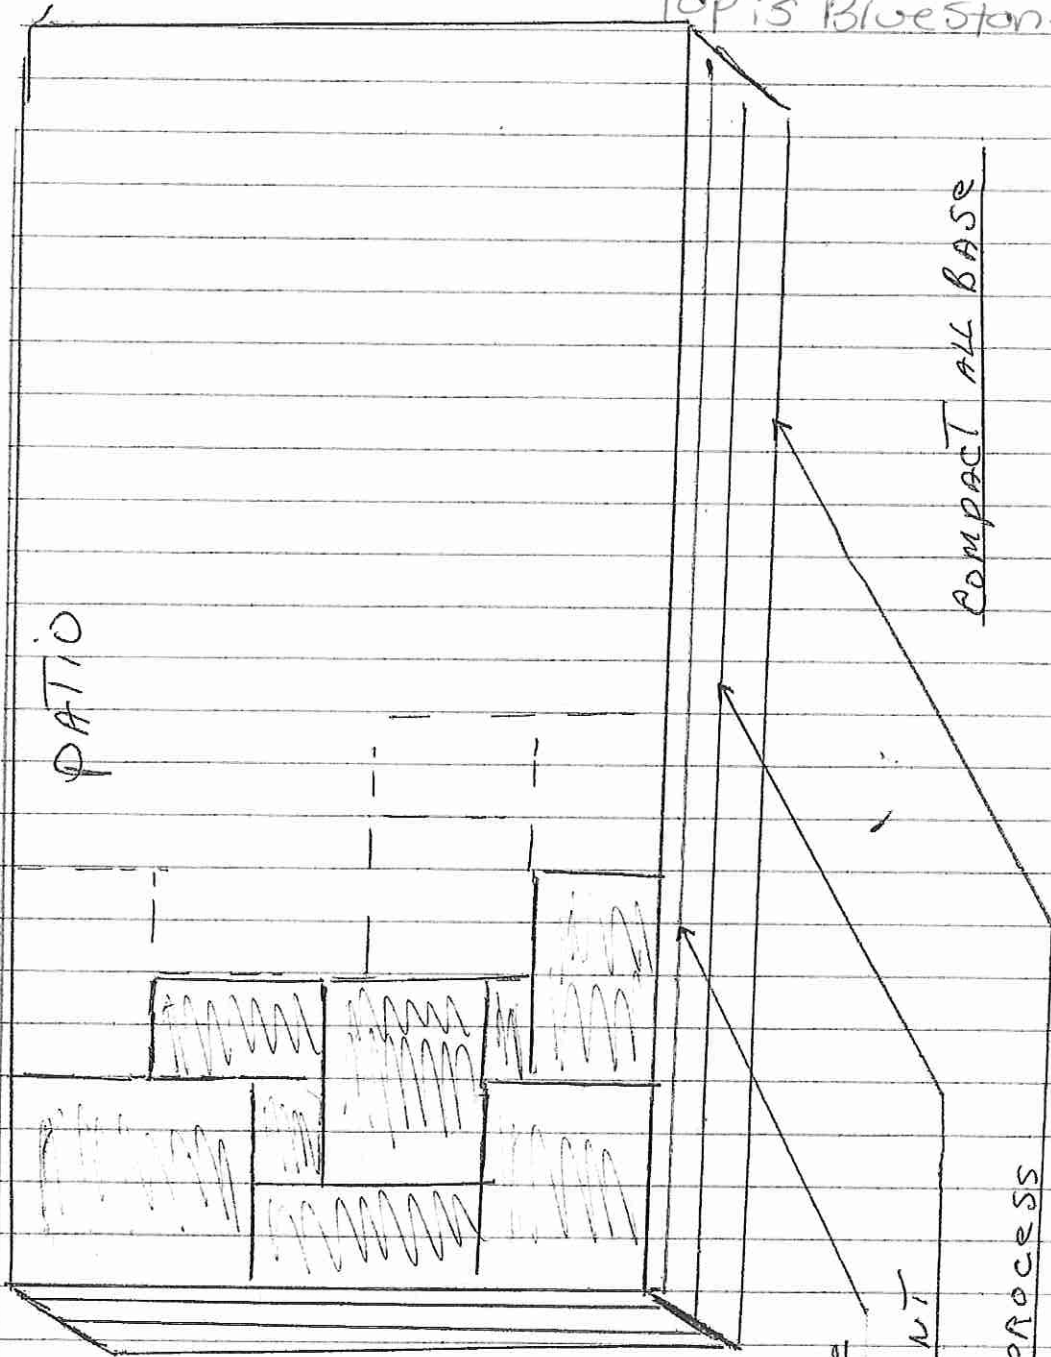

For Patio  
Marvelous Masonry  
203-706-5717

TOP is Blue Stone

PATIO

COMPACT ALL BASE

EXPANSION  
JOINT

WIRE MESH

Blue Stone  
4" CEMENT  
6" PROCESS